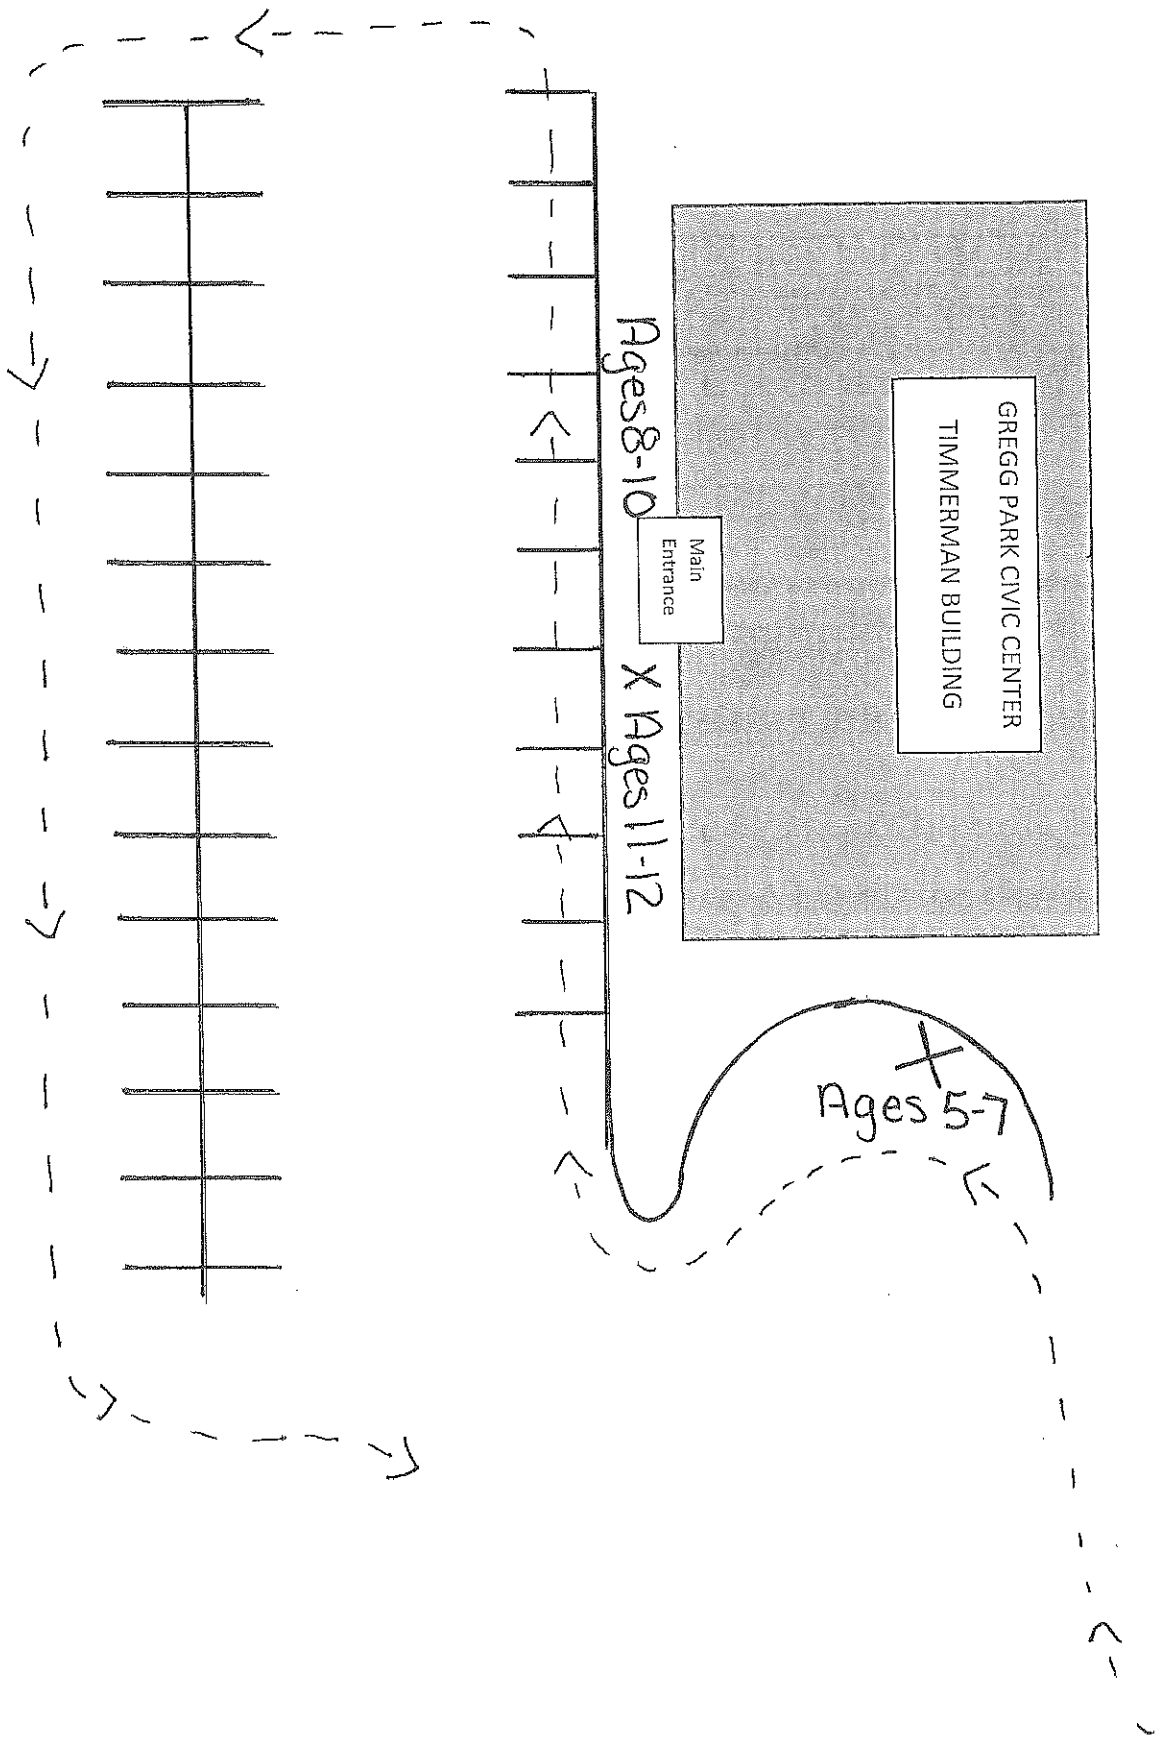

PLAYGROUND AREA

GREGG PARK CIVIC CENTER
TIMMERMAN BUILDING

Main
Entrance

Ages 8-10

X Ages 11-12

Ages 5-7

Drop off is 8:45am -- 9:00am

Pick up is 2:45pm -- 3:00pm

PLEASE BE ON TIME -- Late fees may be imposed